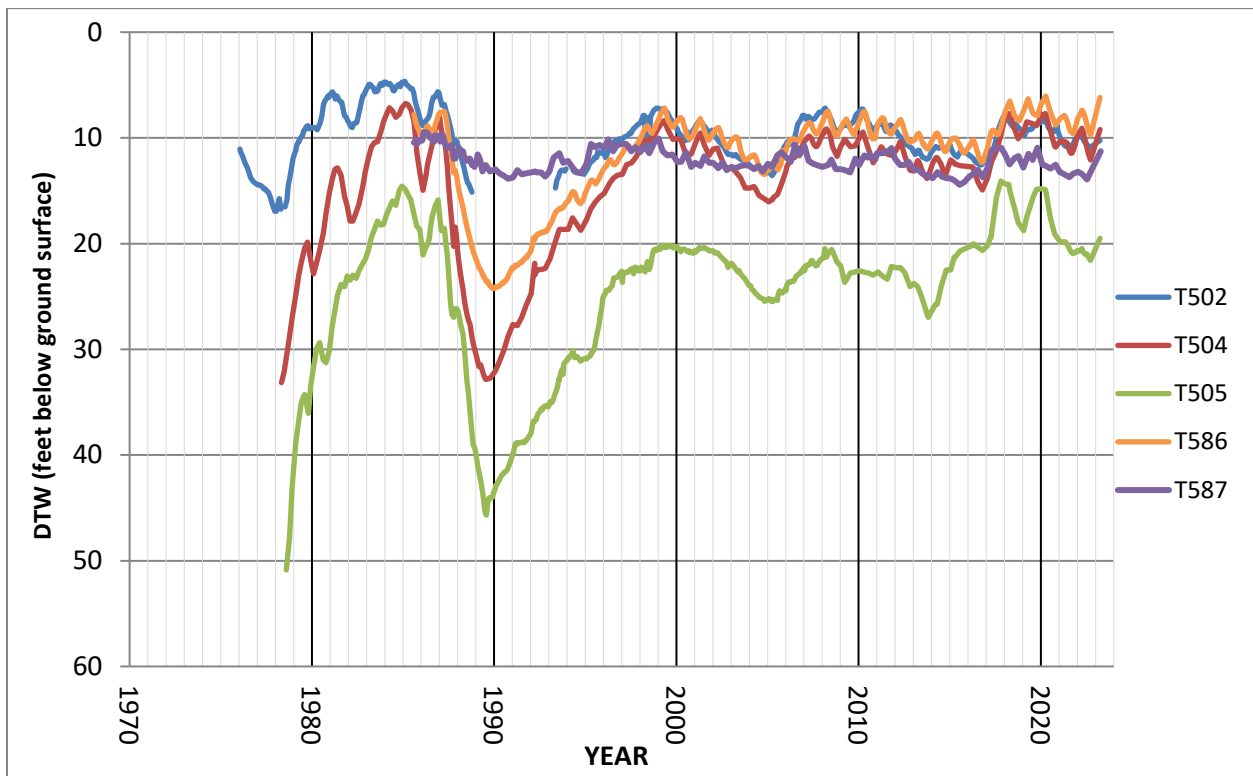

Taboose-Aberdeen Wellfield

Figure 19. Hydrographs of Indicator wells in the Taboose-Aberdeen wellfield. Periods of missing data denote when the test well was dry.

Figure 20. Hydrographs of Indicator wells in the Taboose-Aberdeen wellfield. Periods of missing data denote when the test well was dry.