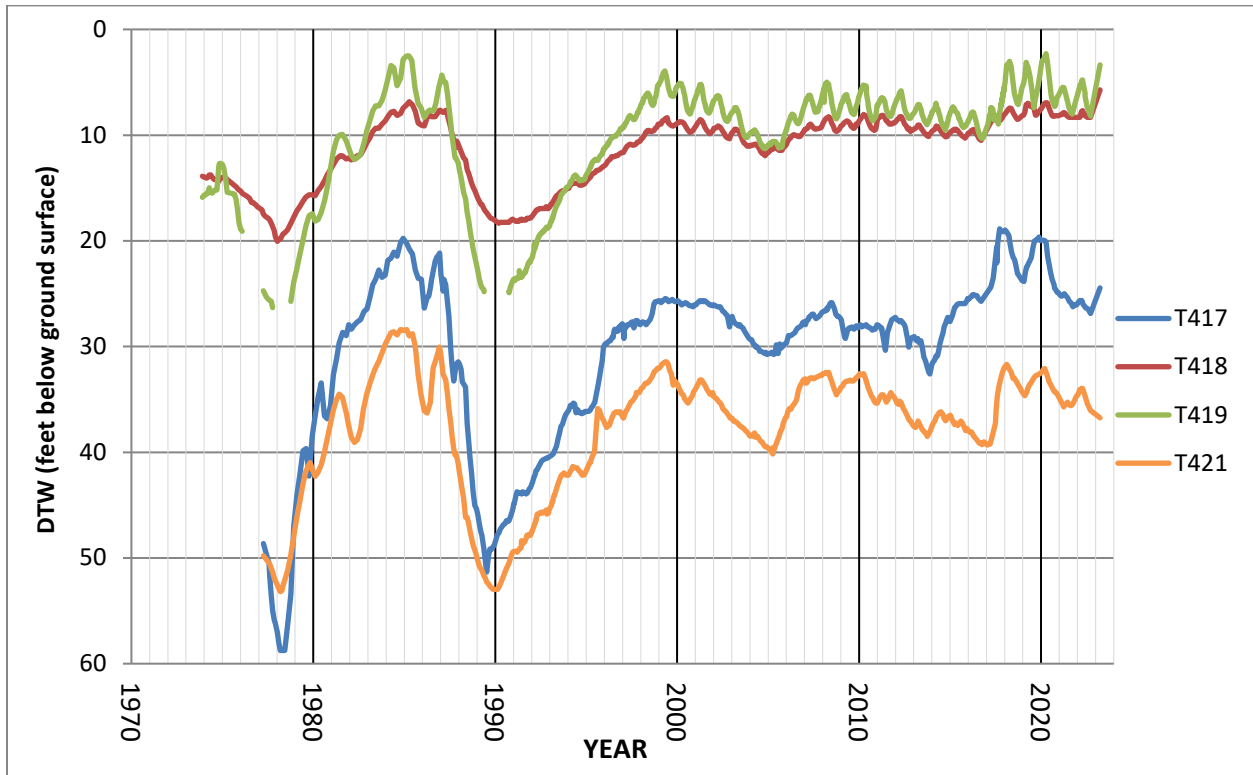

Taboose-Aberdeen Wellfield

Figure 19. Hydrographs of Indicator wells in the Taboose-Aberdeen wellfield. Periods of missing data denote when the test well was dry.

Figure 20. Hydrographs of Indicator wells in the Taboose-Aberdeen wellfield. Periods of missing data denote when the test well was dry.