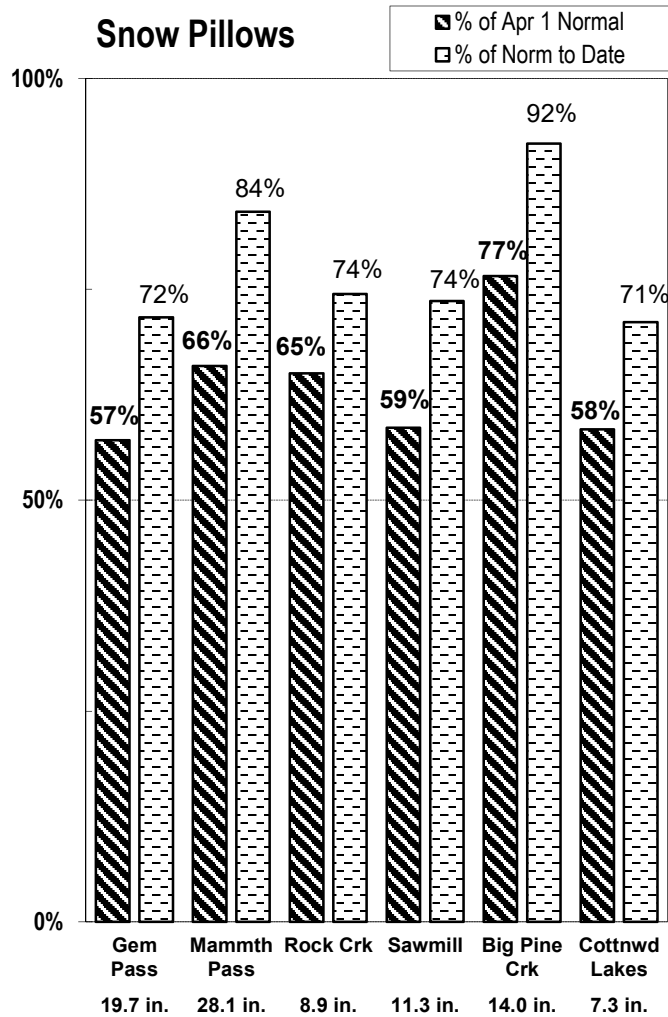

EASTERN SIERRA CURRENT PRECIPITATION CONDITIONS February 22, 2022

Measurement as Inches Water Content; Precipitation totals are cumulative for water year beginning Oct 1