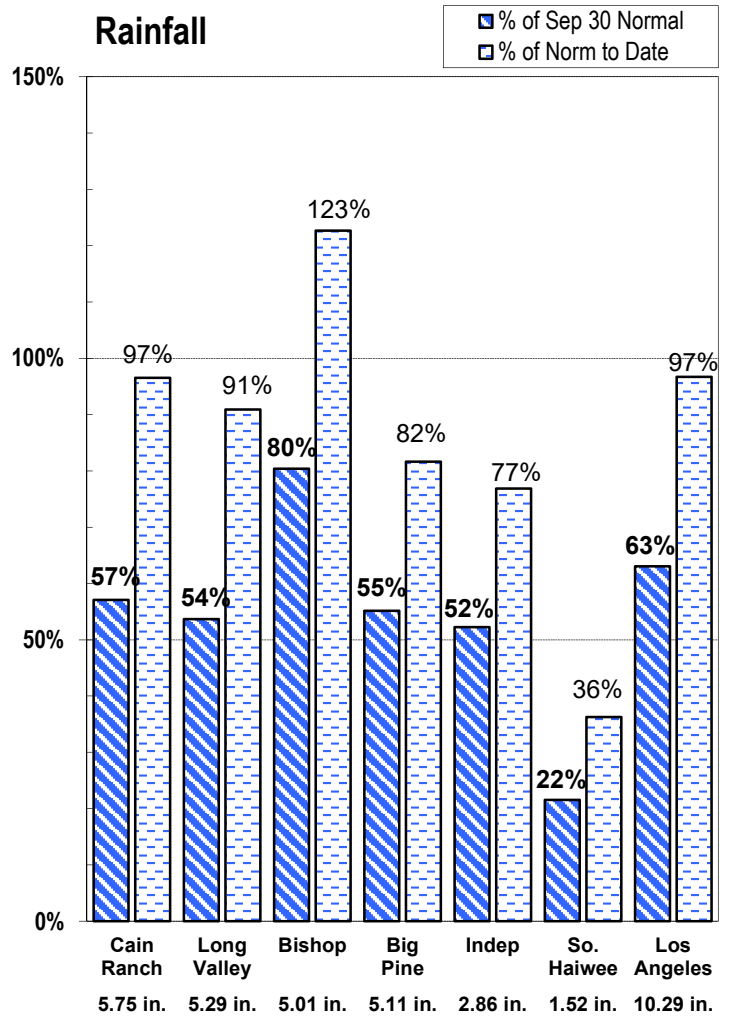

EASTERN SIERRA CURRENT PRECIPITATION CONDITIONS February 22, 2022

Measurement as Inches Water Content; Precipitation totals are cumulative for water year beginning Oct 1