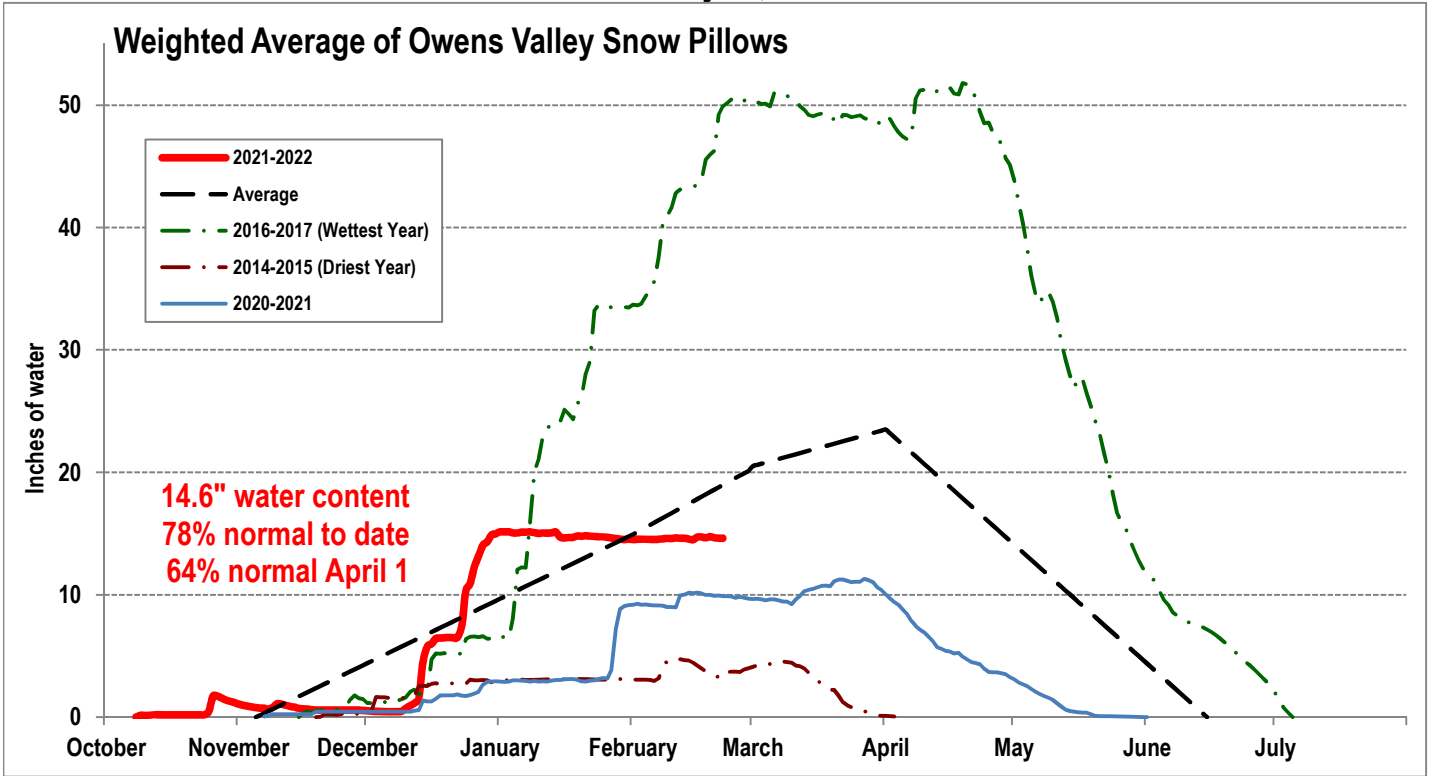

EASTERN SIERRA CURRENT PRECIPITATION CONDITIONS February 22, 2022

Measurement as Inches Water Content; Precipitation totals are cumulative for water year beginning Oct 1