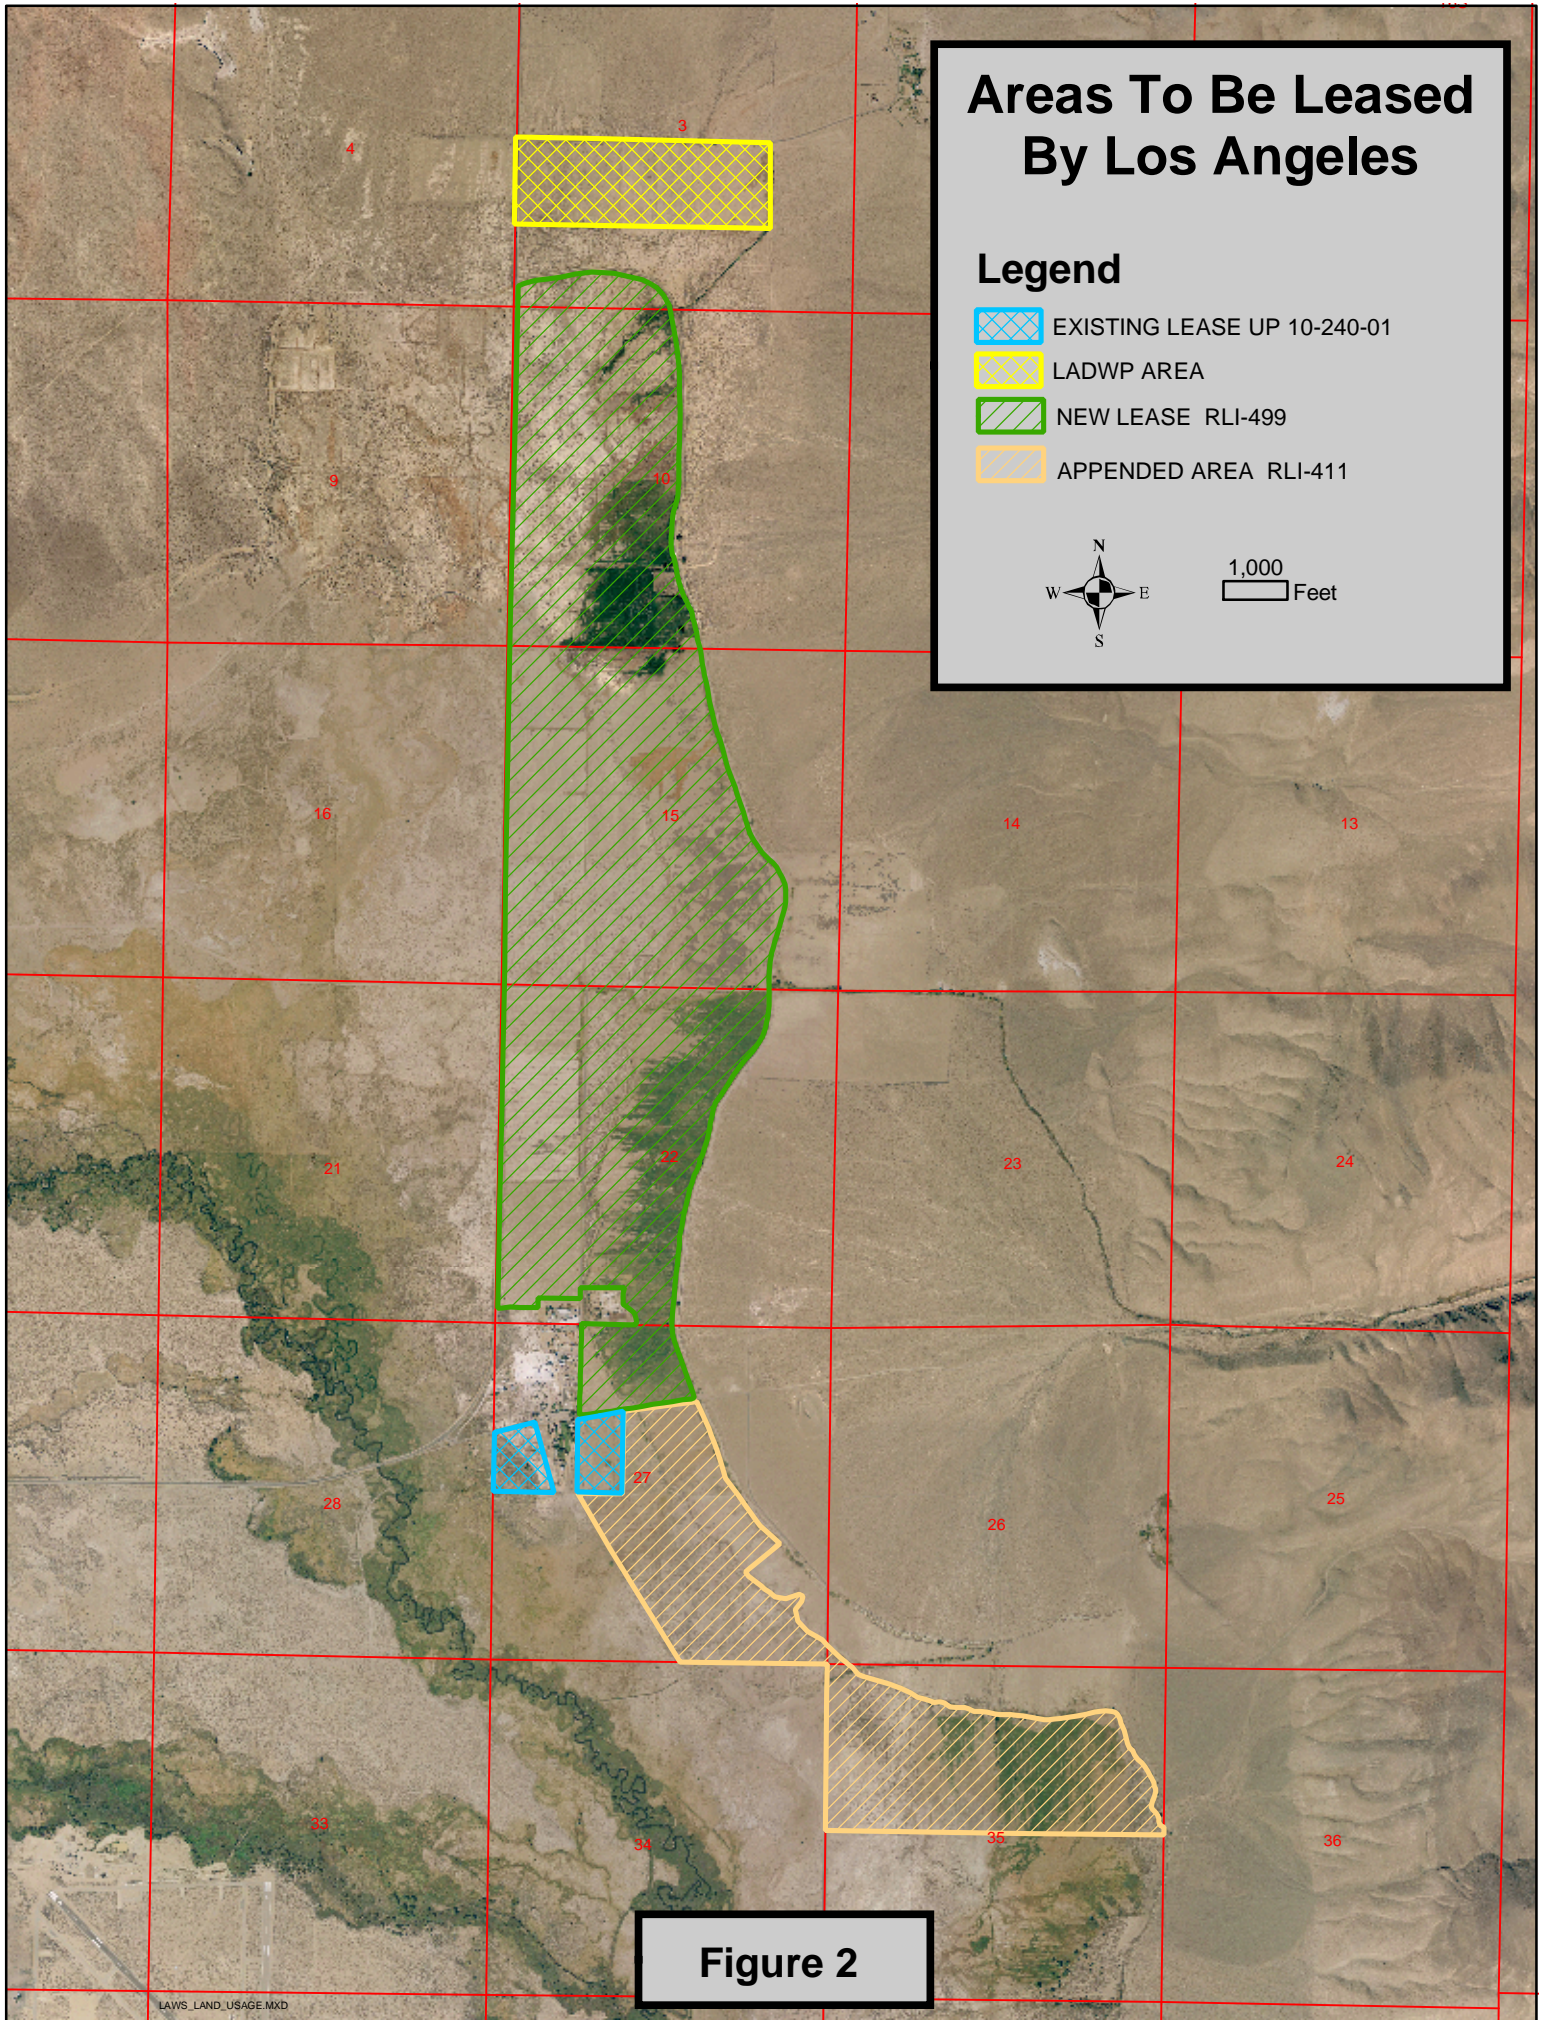

# Areas To Be Leased By Los Angeles

## Legend

-  EXISTING LEASE UP 10-240-01
-  LADWP AREA
-  NEW LEASE RLI-499
-  APPENDED AREA RLI-411

1,000  
Feet

**Figure 2**